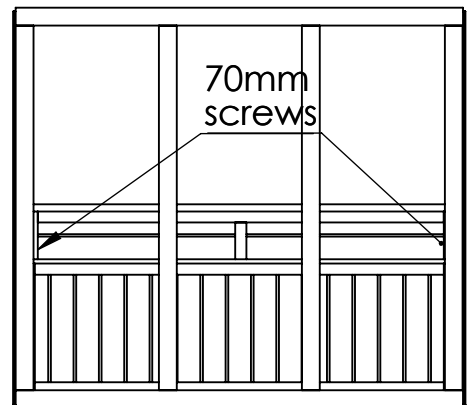

70mm screws