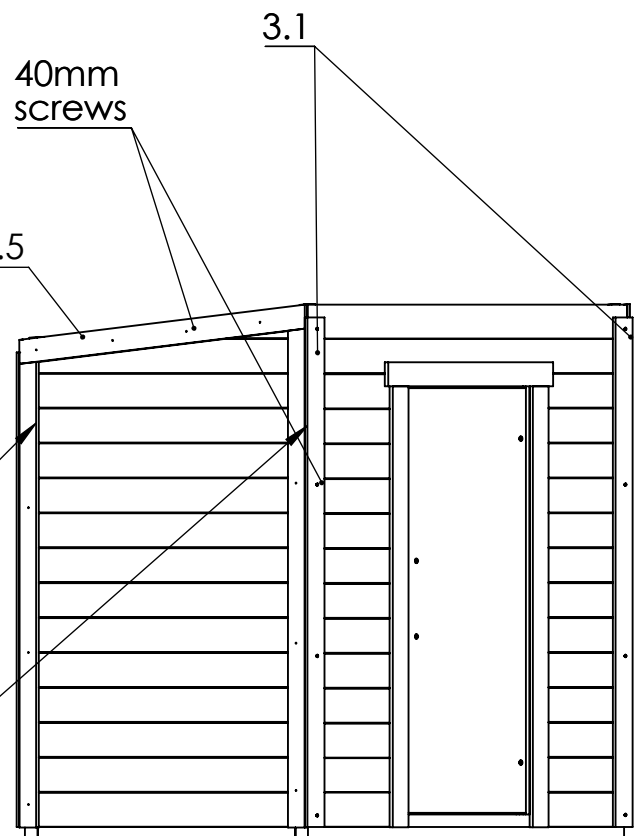

6.1		44*44*515	2
6.2		44*44*282	2
7.1		15*95*2095	1
7.2		15*95*1894	2
Bench1		1700*543*90	1
Bench2		1700*220*90	1
Bench3		745*398*90	1
Backrest1		1700*260*50	1
Backrest2		926*260*50	1

<b>Door</b>		<i>Crystalpool</i> 1840*925*82	1
<b>T</b>		729*518	1
<b>H</b>			1
<b>B</b>			1

70mm screws

40mm screws

70mm screws

L

W1

W2

140mm screws

70mm screws

Ø 5mm

3.1	2
3.2	2
3.3	2
3.4	2
3.5	2
40mm screws	40

3.4

4.1	2
60mm screws	8

50mm screws

4.2	15
50mm screws	60
4.3	1
40mm screws	5

5	16
Nails	128

6.1	2
Bench1	1
Bench2	1
70mm screws	8