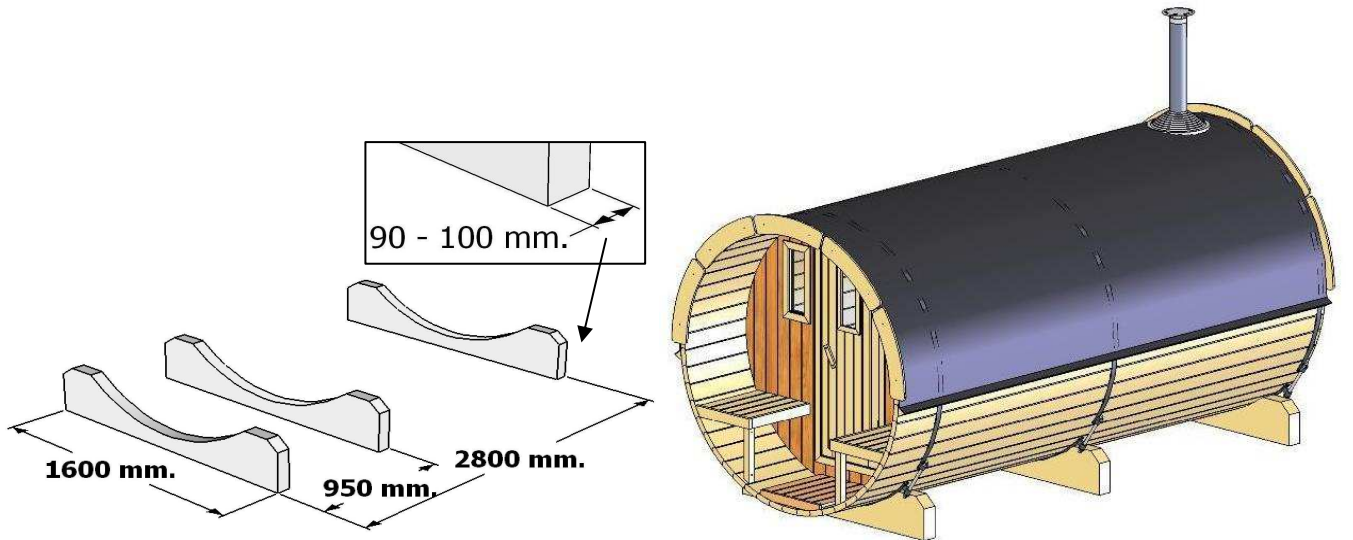

SAUNA 330 with terrace

(LxBxH) 330 x 120 x 120 cm.

880