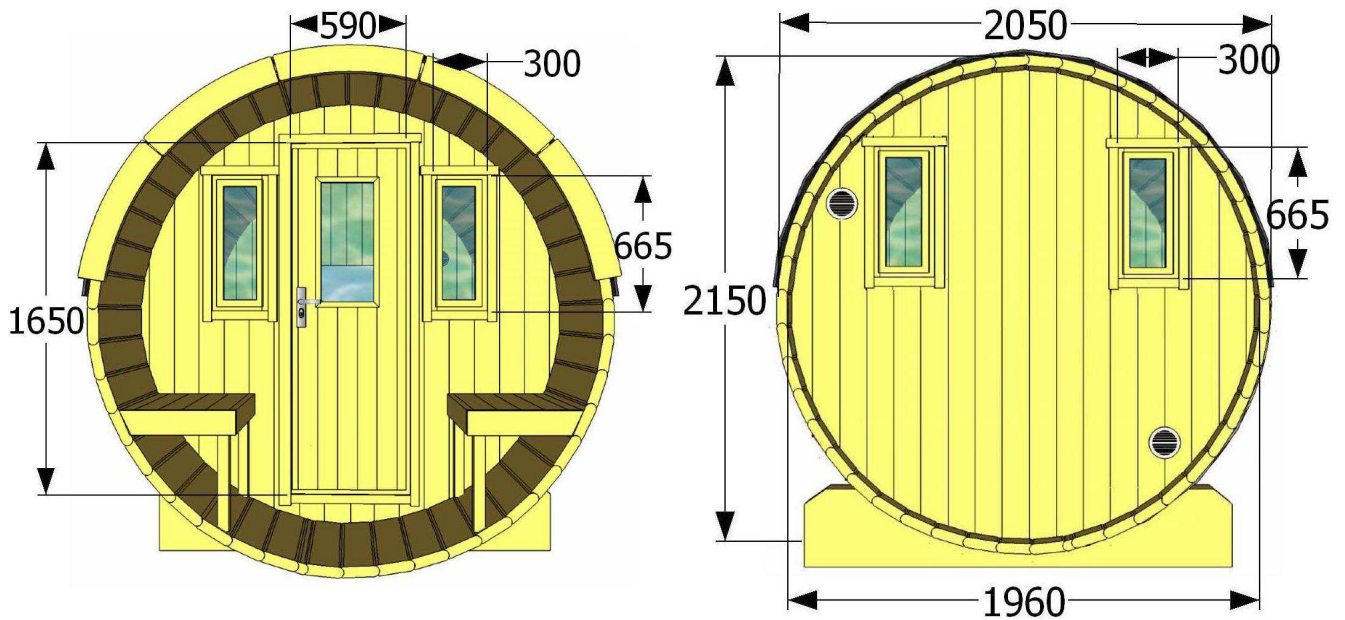

SAUNA 330 with terrace

(LxBxH) 330 x 120 x 120 cm.

880