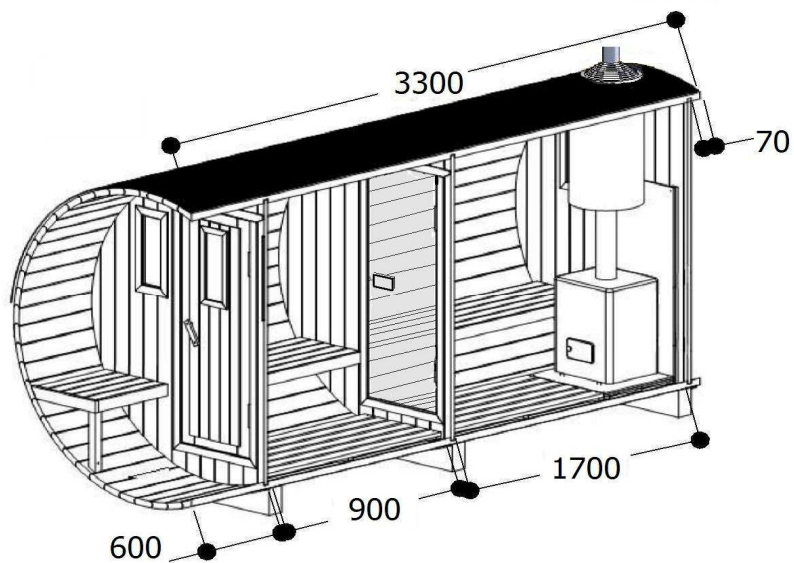

SAUNA 330 with terrace

(LxBxH) 330 x 120 x 120 cm.

880